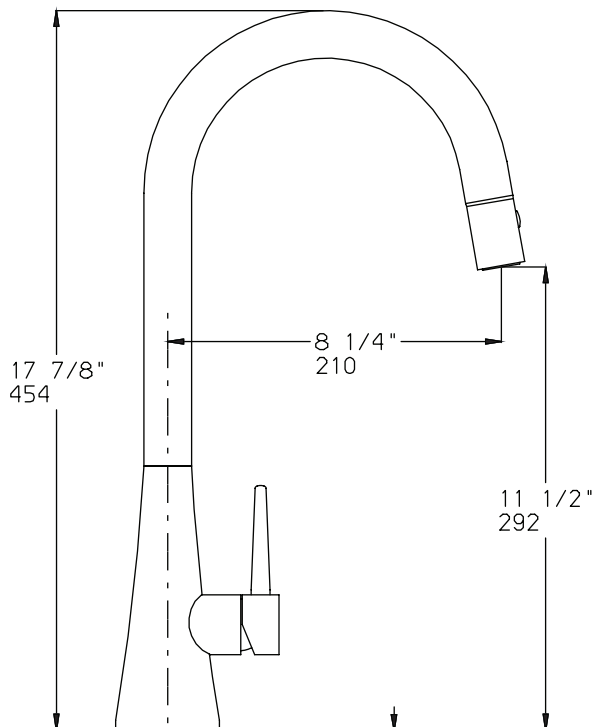

Contemporary Pull-Down Kitchen Faucet

FA020 | Stainless Steel

HÄHN[®]

Features and Product Information

- Modern pull-down design
- Single-lever handle
- Sprayhead with two water flow options diverts from spray to stream
- Stainless Steel Finish
- Extra long (60") double-braided stainless steel hose
- Ceramic disc cartridge for trouble-free service
- Solid brass construction
- Single-mount application

Technical Diagram